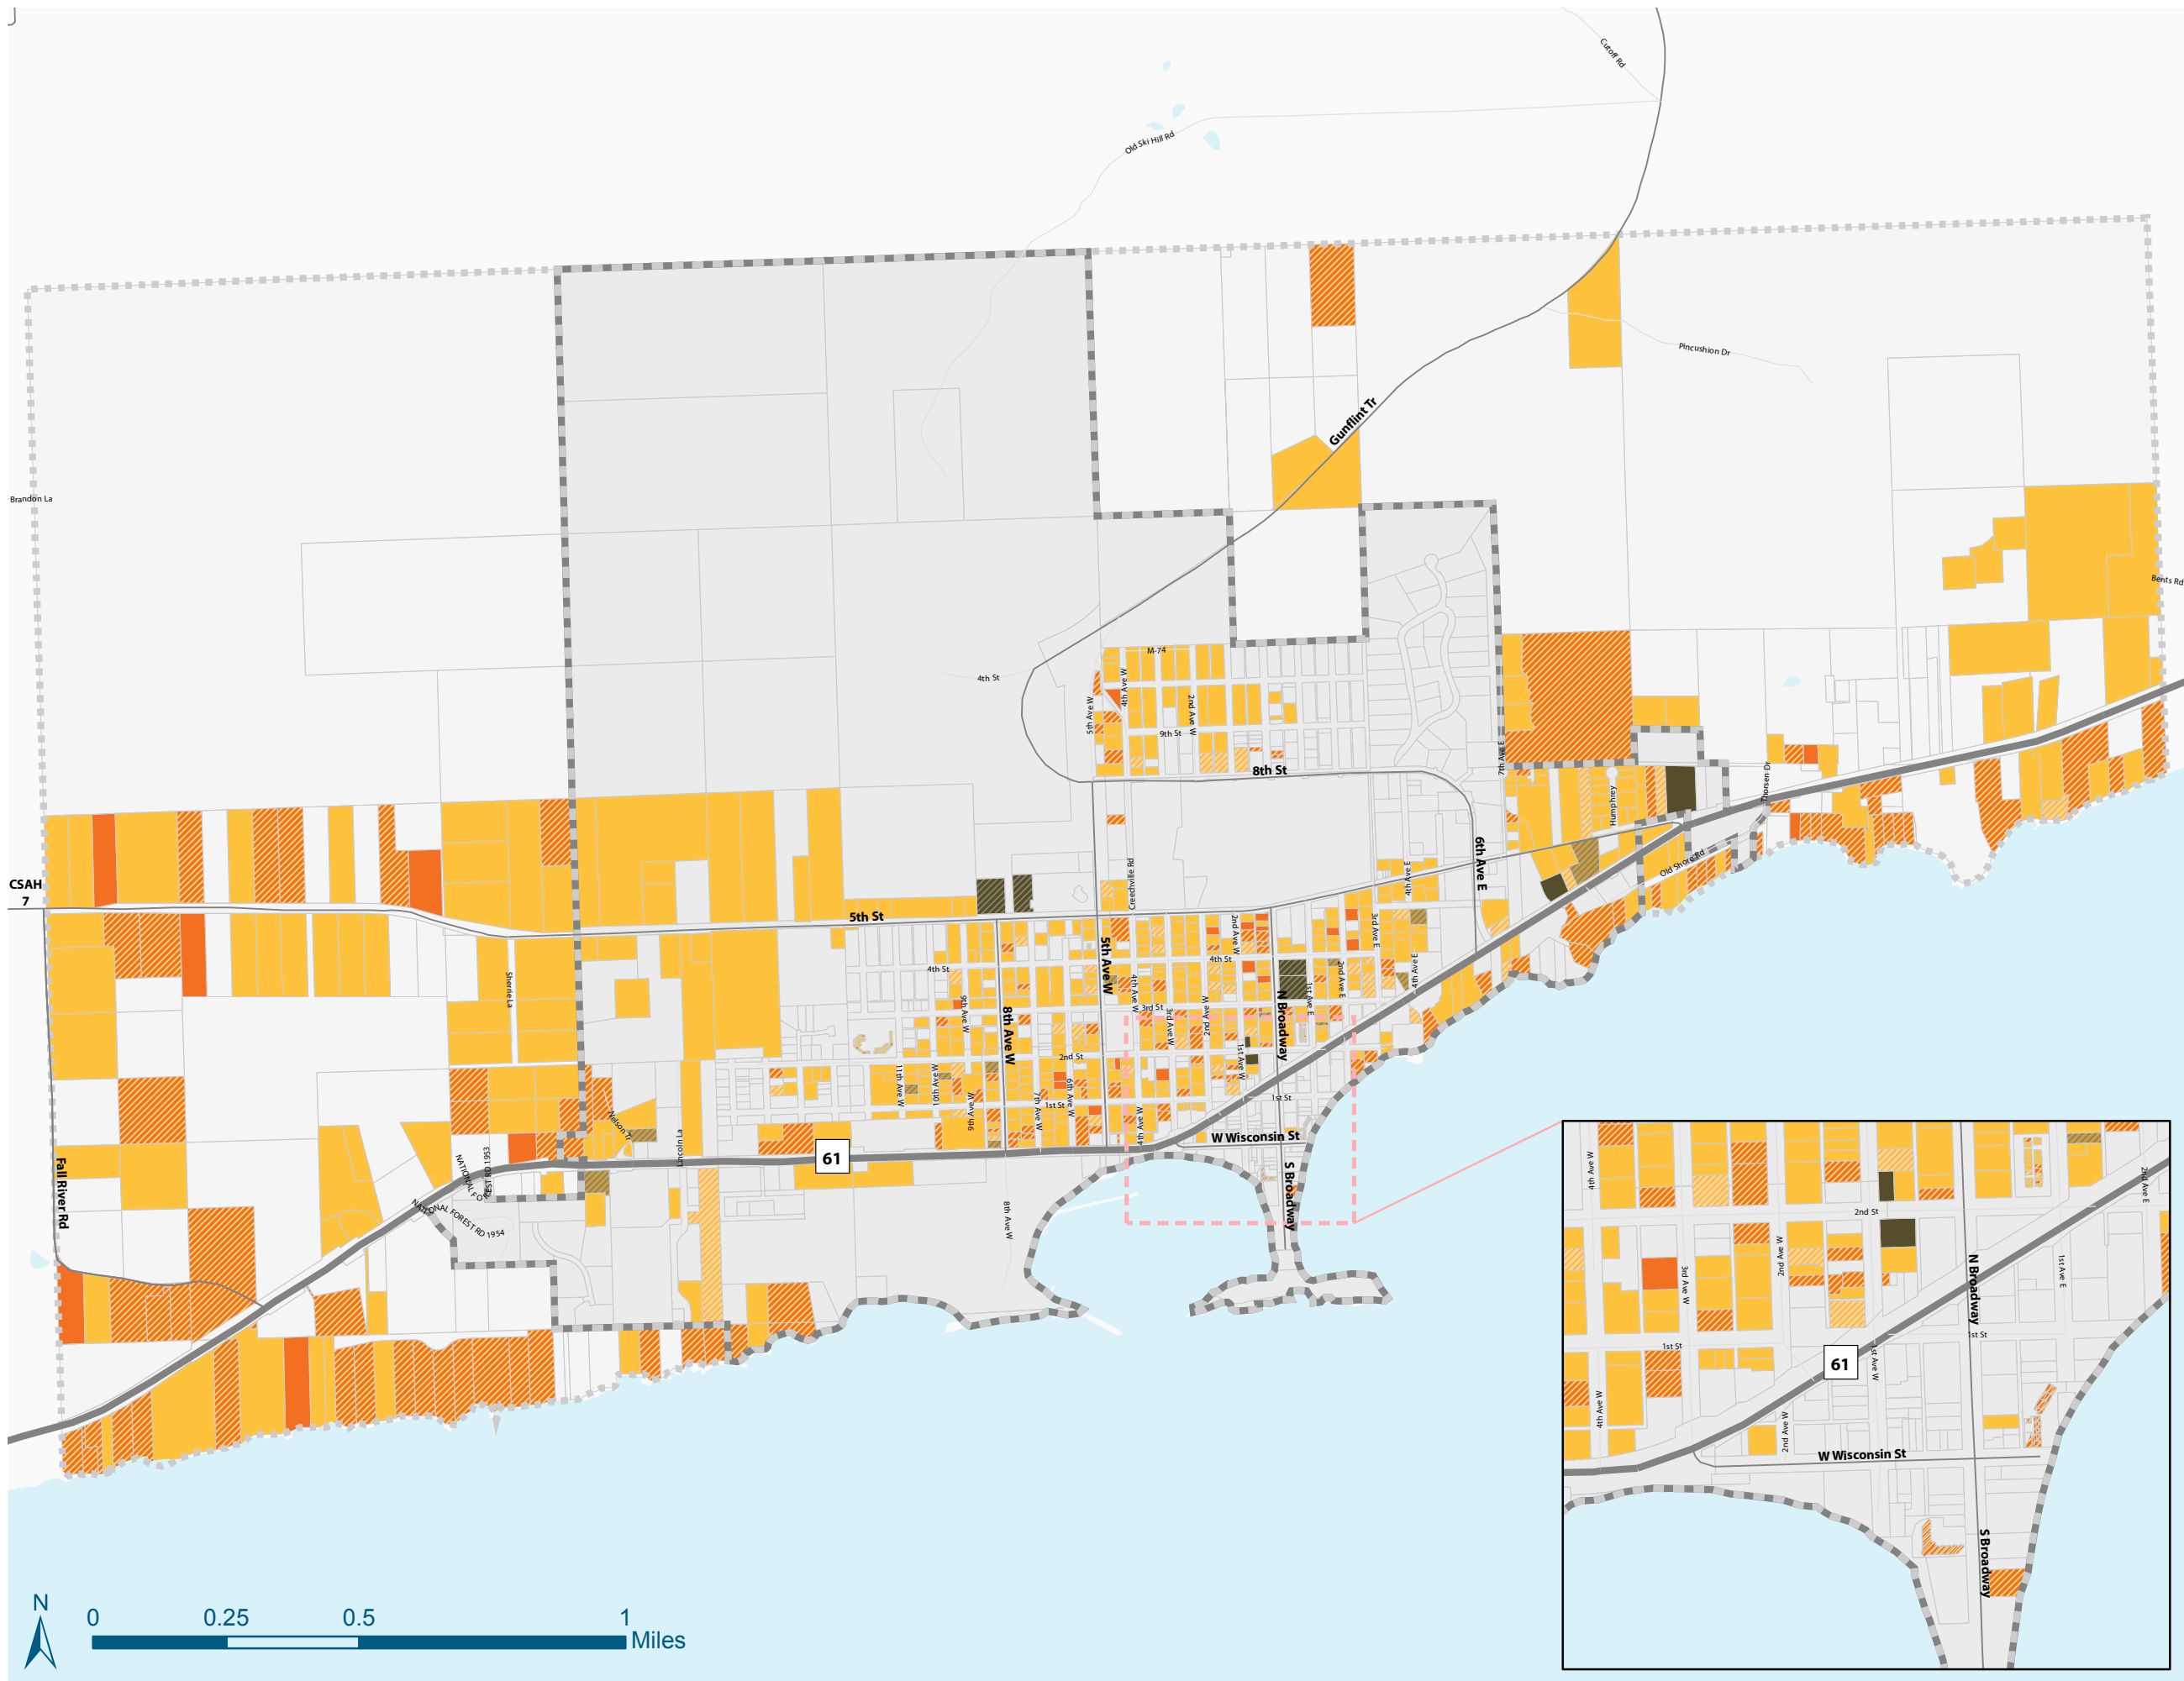

Housing Types

Grand Marais Housing Plan

DRAFT JUN. 6 2019

- Grand Marais
 - Area Of Interest
 - Parcels
- Current Land Use**
- Residential 1 unit
 - Residential 1-3 units Previously SRR
 - Apartment (4 or more units)
 - Non-Comm Seasonal Residential Recreational
 - Non-Homestead Qualifying Single Res Unit
 - Residential Non-hstd 1-3 Units not 4bb
 - Qual Low Income Rental Housing - 4+ units
 - Other